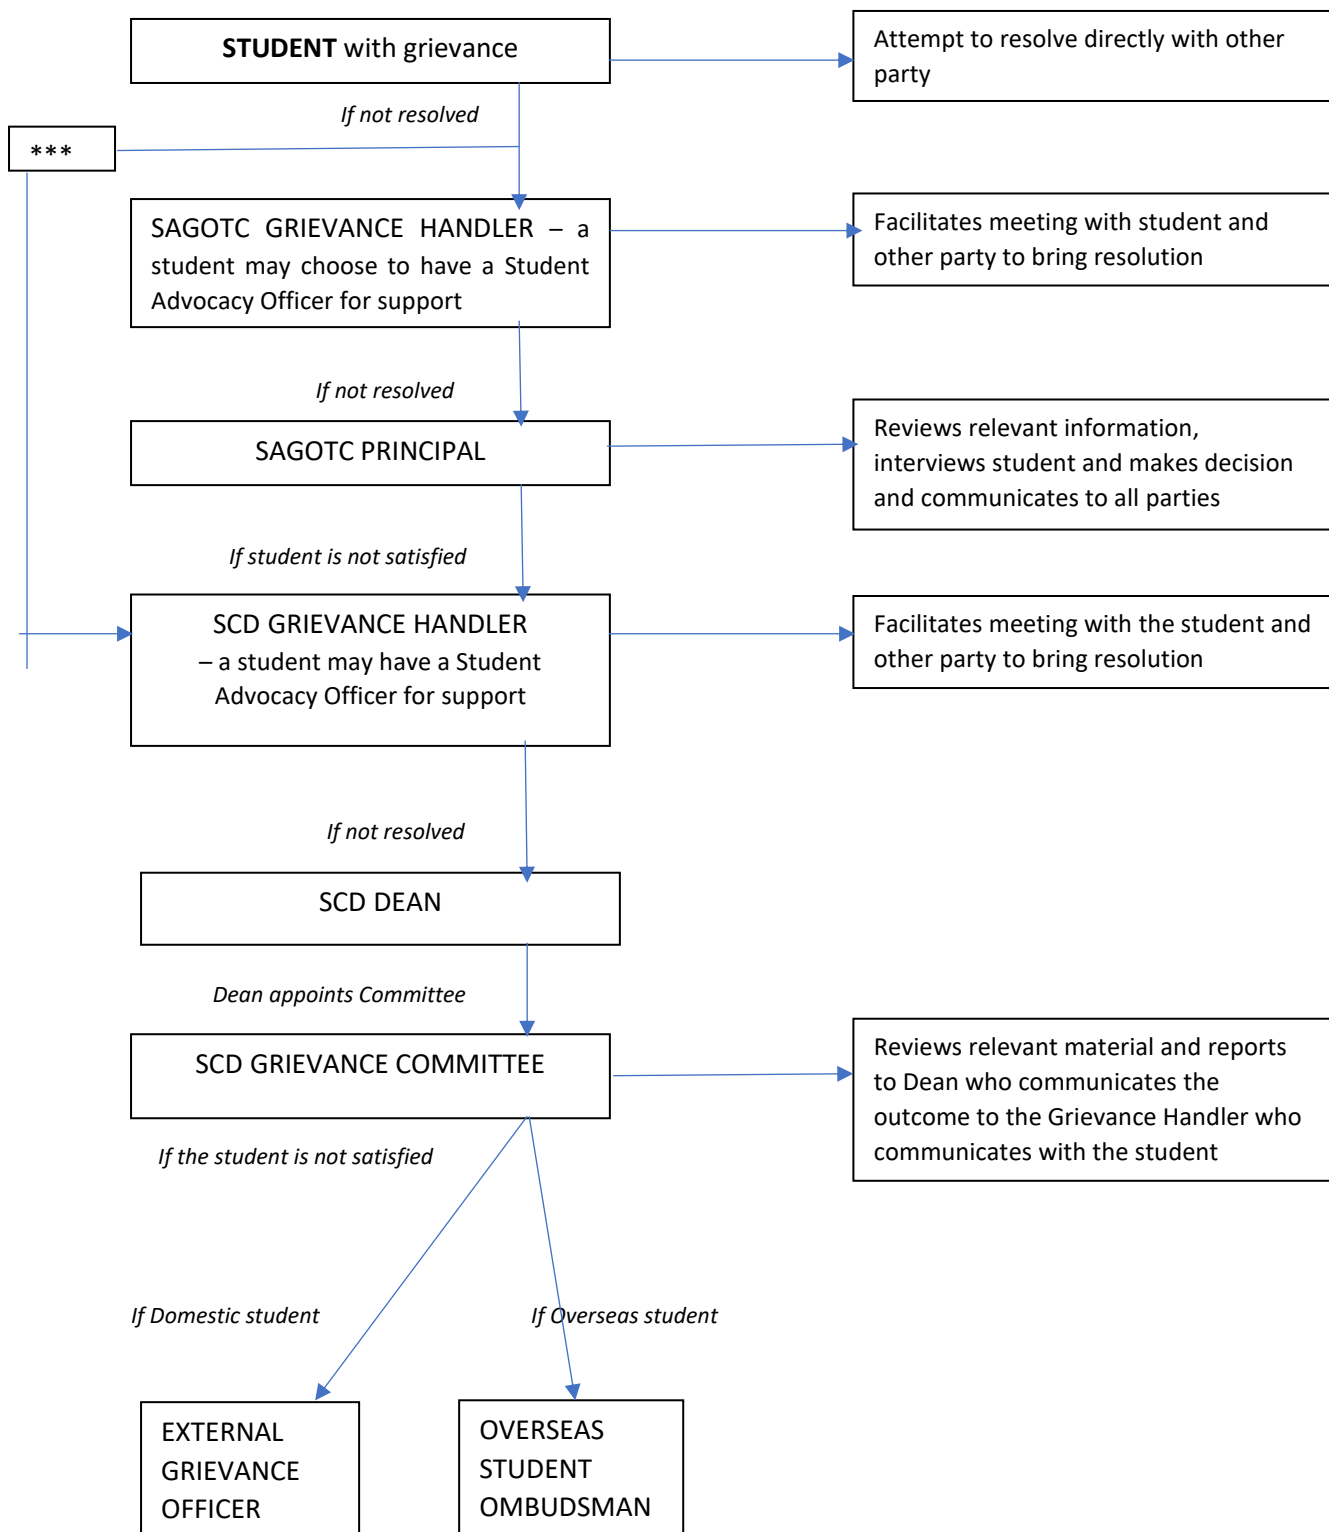

**INDICATIVE FLOWCHART - GRIEVANCE LODGED AT
ST ANDREW'S GREEK ORTHODOX THEOLOGICAL COLLEGE (SAGOTC) BY STUDENT**

******* Alternative process if a coursework student would prefer to avoid further contact with St Andrew's Greek Orthodox Theological College (SAGOTC) and go directly to the Sydney College of Divinity (SCD) through the Office of the Dean. This process is also the process for research students.